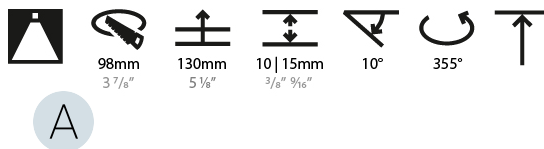

PHYSICAL

Shape: Round
Diameter (mm): 107
Diameter (in): 4 3/16
Height (mm): 112
Height (in): 4 7/16
Ceiling Thickness (mm): 10 / 12.5 / 15
Ceiling Thickness (in): 3/8 or 1/2 or 9/16
Min. Recessing Depth (mm): 130
Min. Recessing Depth (in): 5 1/8
Light Distribution: Adjustable / Downlight
Weight (kg): 0.485
Weight (lbs): 1.07
Fixture Finish: SSR / BKV / CWI / CRY / HAB / UFT / ITA / RUA / FTG / MYG / LOD / PUS / FRO / FUP / KIA / POP / BLS / SPG / MEY / GOH / GUM / CHC / COM / ABZ / JAG / OBR / MOS / ROR
Fixture Material: Aluminum Die Cast
Cut-out Measurements: 98mm / 3 7/8"

ELECTRICAL

Lamp Type: LED (Zhaga Standard)
Input Wattage (W): 15.5
Total Output Wattage (W): 13
Dimming: Tri-Mode (Non-Dimming and Phase Dimming (120Vac only) and 0-10V Dimming)
Driver Included: No
Driver Location: Recessed Housing
Driver Type: Constant Current - Universal
Driver Class: Class 2
Housing: See components
Input Voltage (V): 120 - 277
Constant Current (MA): 500

LED

Number of LEDs: 1
Color Temperature (°K): 2700 / 3000 / 3500 / 4000
Max. Delivered Lumen (lm): 940 / 980 / 1029 / 1050
Nominal Lumen (lm): 1386 / 1438 / 1511 / 1542
CRI: >90 CRI
Lamp Life (hrs): 50000

OPTICAL

Reflector: 20 / 40 / 60
Adjustability: Rotational 355°, Tilt 10°

RATINGS AND CERTIFICATIONS

Certified By: Certified for North American Standards
IP rating: IP20